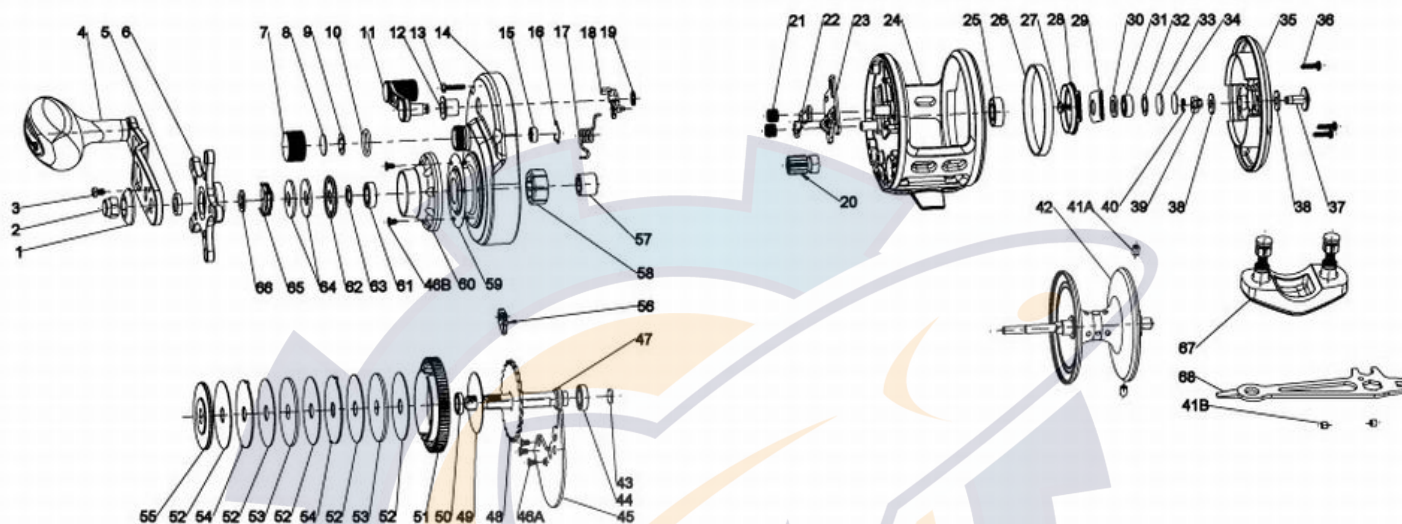

QUANTUM

CABO™ Star-drag

CNW20LPTsB

Quantum Cabo CNW20LPTsB Star Drag Part List

Key #	Description	Part No.	Key #	Description	Part No.
1	HANDLE NUT PLATE	RF034-01	36	COVER SCREW	RF057-02
2	HANDLE NUT	RF003-01	37	SPOOL CLICK BUTTON	RF109-01
3	HANDLE NUT SCREW	RF065-01	38	CLICK BUTTON WASHER	RF081-01
4	CRANK HANDLE ASSY	AA318-01	39	SPOOL CLICK PAWL	RF108-01
5	SPACER	RF094-01	40	RETAINER RING - SPOOL CLICK	RF020-01
6	DRAG STAR ASSY	AA355-01	41A	BRAKE SLEEVE	RF044-01
7	SPOOL TENSION CAP	RF033-01	41B	BRAKE SLEEVE	RF044-02
8	SPACER "A"	RF032-01	42	SPOOL ASSY	BA321-01
9	SPACER "B"	RF082-01	43	DRIVE SHAFT PAD (FELT)	RF155-01
10	O RING	RF101-01	44	BALL BEARING	SF117-01
11	CLUTCH LEVER ASSY	AA309-01	45	DRIVE SHAFT RETAINER	RF002-01
12	CLUTCH LEVER COLLAR	RF160-01	46A	SCREW	RF107-01
13	COVER SCREW	RF057-01	46B	SCREW	RF107-01
14	RIGHT SIDE COVER ASSY	RF324-14	47	DRIVE SHAFT	RF008-01
15	BALL BEARING	GH202-01	48	A/R/ RATCHET	RF091-01
16	RETAINER	RF080-01	49	DRAG WASHER "B"	RF111-01
17	CLUTCH SPRING	RF104-01	50	BALL BEARING	TF117-01
18	CLUTCH CAM ASSY	RF384-01	51	DRIVE GEAR	RF012-03
19	RETAINER RING - CLUTCH LEVER	RF092-01	52	DRAG WASHER "A" (FRICTION)	RF059-02
20	PINION	RF011-03	53	KEYED DRAG WASHER	RF045-01
21	YOKE SPRING	RF040-01	54	TABBED DRAG WASHER	RF048-01
22	YOKE	RF025-01	55	SPRING WASHER	RF046-03
23	YOKE PLATE	RF039-01	56	A/R PAWL ASSY	RF363-01
24	FRAME ASSEMBLY	N/A	57	CLUTCH SLEEVE	RF159-01
25	BALL BEARING	RF058-02	58	CLUTCH	RF131-01
26	CENTRIFUGAL BRAKE RING	RF042-01	59	COSMETIC WASHER	AA035-01
27	SPOOL CLICK SPRING SCREW	RF053-01	60	HOOD	AA027-01
28	SPOOL CLICK SPRING	RF022-01	61	BALL BEARING	RF058-01
29	BEARING RETAINER	RF129-01	62	SEAL	AA166-01
30	BEARING WASHER "D" (FELT)	RF122-01	63	BEARING WASHER	RF121-01
31	BALL BEARING	RF017-01	64	SPRING WASHER	RF046-02
32	BEARING WASHER "C"	RF035-02	65	CLICK SPRING ASSEMBLY	RF314-01
33	BEARING WASHER "B"	RF038-01	66	BEARING WASHER	RF121-02
34	BEARING WASHER "A"	RF035-01	67	KIT - ROD CLAMP	RF4154-01
35	LEFT SIDE COVER ASSEMBLY	AA323-01	68	WRENCH	RF113-01